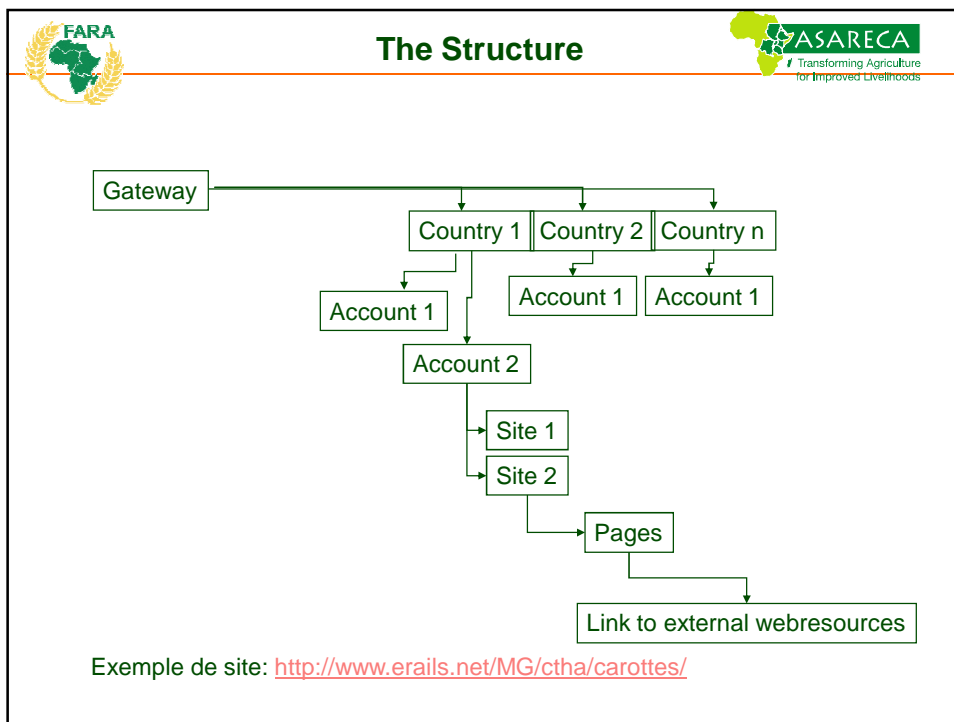

## eRAILS: A glance at the features

The concept...

Individuals & Org. create sites

All the sites are linked and searchable through a single gateway

The user's backend allows to:

- **edit and design** sites and pages,
- provide **links** to external web-resources
- **classify** information

**e.rails**  
The African Portal on Agriculture

Request an account | Login, please

ASARECA  
Transforming Agriculture for Improved Livelihoods

agricultural innovations!

Request an account for yourself or your organisation.

## eRAILS Partners

---

- Regional
  - FARA
- Sub-regional
  - SRO's: ASARECA, SADC/FANR, CORAF
- National
  - **RAILS National Teams** (Extension, Research, NGOs, Ministries, University, Medias, Farmers organizations)
  - **NARS Stakeholders** (Network, etc.)
  - Etc.
- International
  - BLE – ISICAD
  - AfDB
  - FAO
  - IAALD
  - Etc.