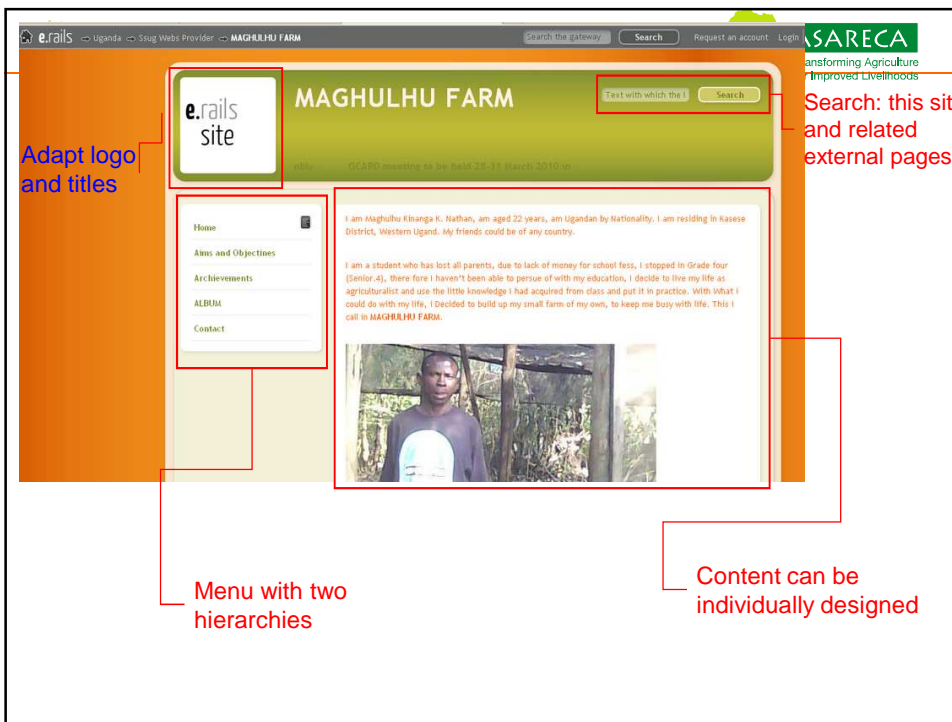

Adapt logo and titles

Search: this site and related external pages

Menu with two hierarchies

Content can be individually designed