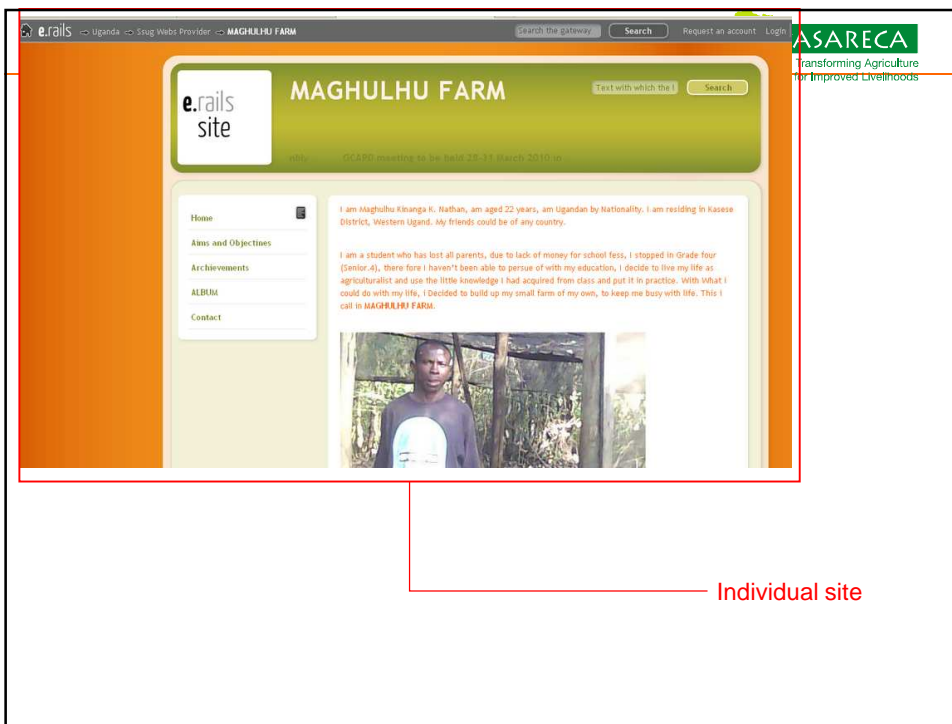

The screenshot shows the FARA website interface for Madagascar. At the top left is the FARA logo. At the top right is the ASARECA logo with the tagline "Transforming Agriculture for Improved Livelihoods". The main header features the Madagascar flag and the text "Madagascar".

Below the header is a map of Madagascar. To the right of the map is a section titled "View Accounts and Websites from Madagascar". It lists several accounts and websites:

- Account: CTHA
  - Carottes description
- Account: Divers
  - Apiculture Apiculture et Exportation
  - Calendrier Lunaire Calendrier Lunaire Agricole, explications...
  - CEFFEL Centre d'Expérimentation et de Fomatón en Fruits et Légumes
  - Culture Maraichere Ny vary sakafo any ny landy no laoka
  - Environnement Tontolo laihana sy rano
  - Formation piscicole Centre de formation piscicole: "Mila Soa"
  - La méthode MAFF description et exalications

Annotations with red lines point to the country information and the list of accounts.

Country information managed by the country administrator

Accounts of individuals and organisations registered in this country